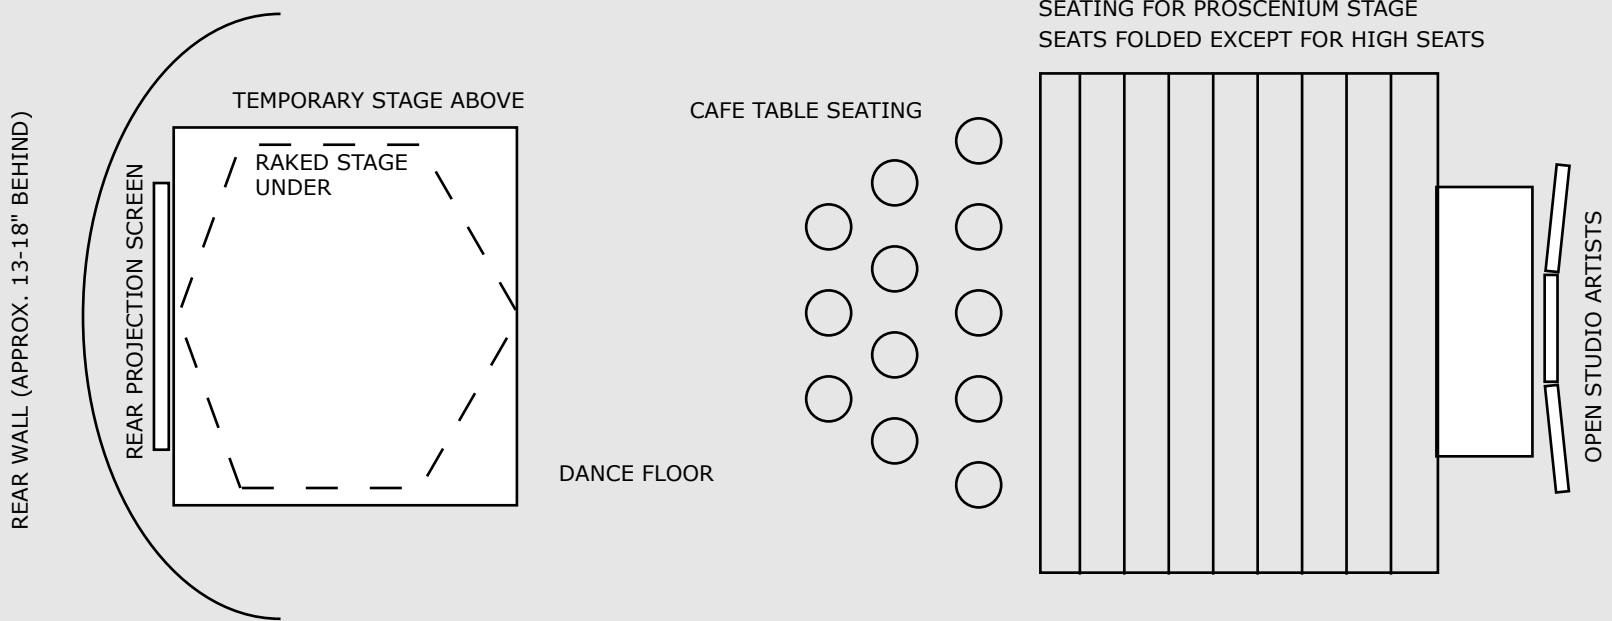

PROJECT ARTAUD "OPEN DOORS" 2002

OPEN STUDIOS GUESTS ENTER VIA SECOND FLOOR THEATRE LOBBY. □ OPEN STUDIO WALL FEATURES □ OPEN STUDIO ARTISTS' WORK.

THE PROJECT ARTAUD WALL WITH LITERATURE TABLE. THE SHOW WALL WILL CONTAIN INFORMATION ABOUT THE SHOW. A VIDEO WALL IN BACK OF CONCESSIONS TABLE

THEATRE ENTRY

"SURVIVAL GAMES"

STAGE SETUP