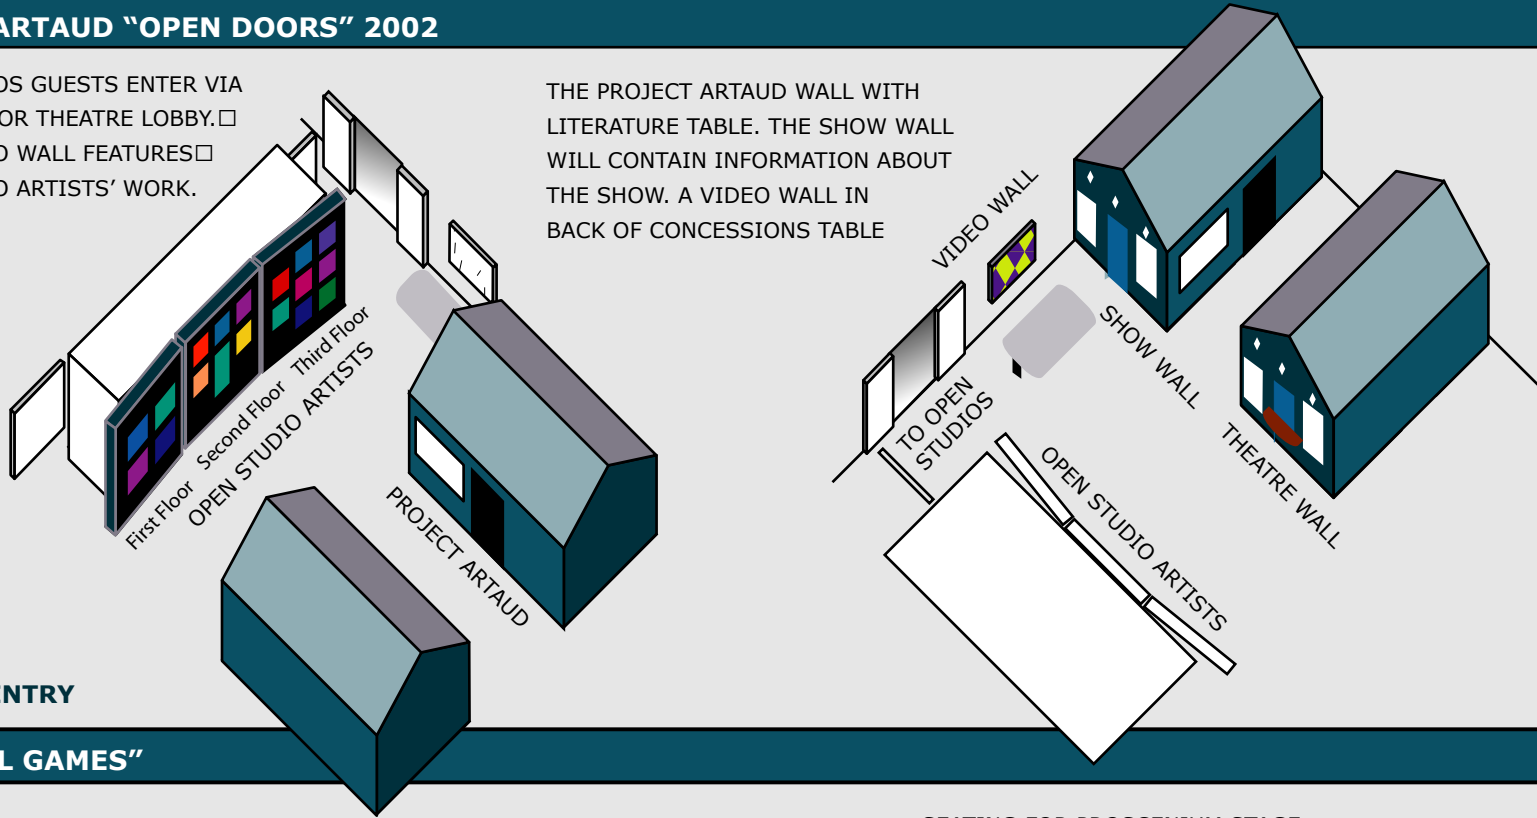

PROJECT ARTAUD "OPEN DOORS" 2002

OPEN STUDIOS GUESTS ENTER VIA SECOND FLOOR THEATRE LOBBY. □ OPEN STUDIO WALL FEATURES □ OPEN STUDIO ARTISTS' WORK.

THE PROJECT ARTAUD WALL WITH LITERATURE TABLE. THE SHOW WALL WILL CONTAIN INFORMATION ABOUT THE SHOW. A VIDEO WALL IN BACK OF CONCESSIONS TABLE

THEATRE ENTRY

"SURVIVAL GAMES"

STAGE SETUP